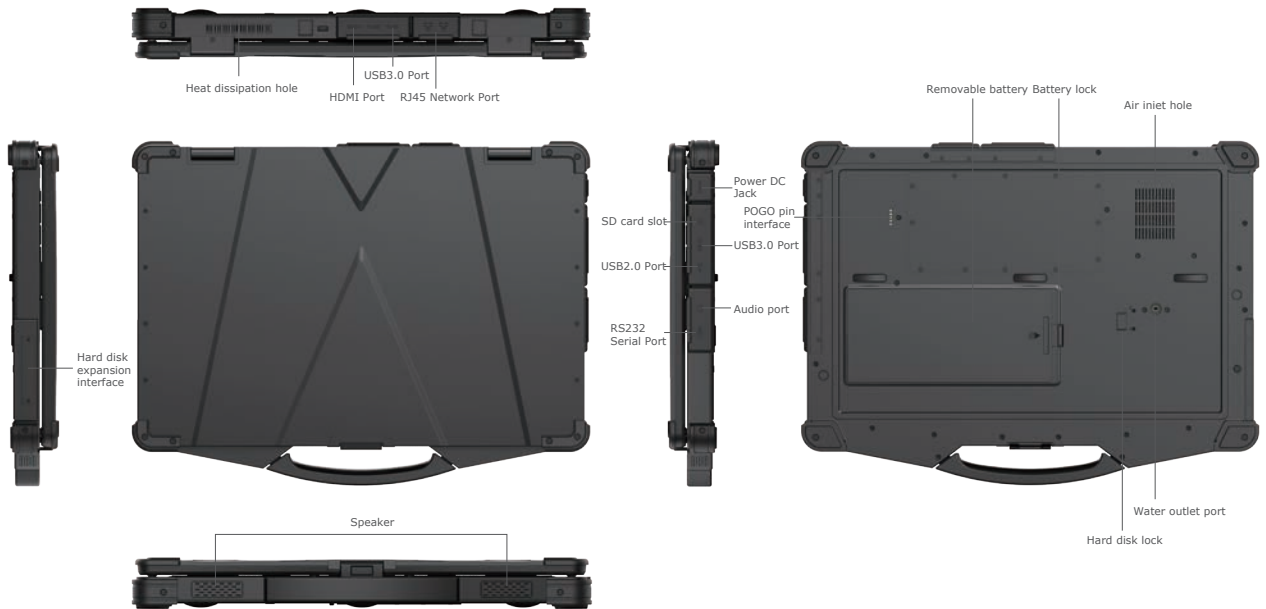

MILBOOK R15

15.6"

-  Windows
-  IP65
-  GPS
-  Camera
-  Dual-battery
-  Fingerprint
-  NFC
-  4G/5G
-  WIFI
-  Bluetooth

- 11th Gen® Intel® Core™ i5/i7
- New Intel® Iris® Xe core
- Windows 10 OS, Optional Windows 11 OS
- Wi-Fi 6
- M.2 5G/4G
- Bluetooth 5.1

- 15.6-inch FHD
- 6300 /7,4 +1750 /7,4
- IP65,
- 1,22

* All technical data, specification and performance figures subject to change without notice.

	407 x 305.8 x 45.5
	3300
	15.6 inch FHD 16:9, 1920x1080, 700nits
Touch Panel	NA
	2,0
I/O	HDMI x 1, POGO 5pin x 1, USB 2.0 Type-A x 1, USB 3.0 Type-A x 3, SIM Card x 1, SD Card x 1, DB9 RS232 x 1, RJ45 x 2, Φ3.5mm standard earphone jack x 1, DC 19V 3.42A x 1 Passenger transfer card PCIE 4X solt or HDD x 1 (Optional)
	AC100V ~ 240V, Output DC 19V/3.42A/65W
()	
	7.4V/1750mAh
	Built in Li_polyment,battery loadable
	0.5 (50% 200 nit, Play 720P HD video)
()	
	7.4V/6300mAh
	Li_polyment,
	6 (50% , 200nit, Play 1080P HD video)