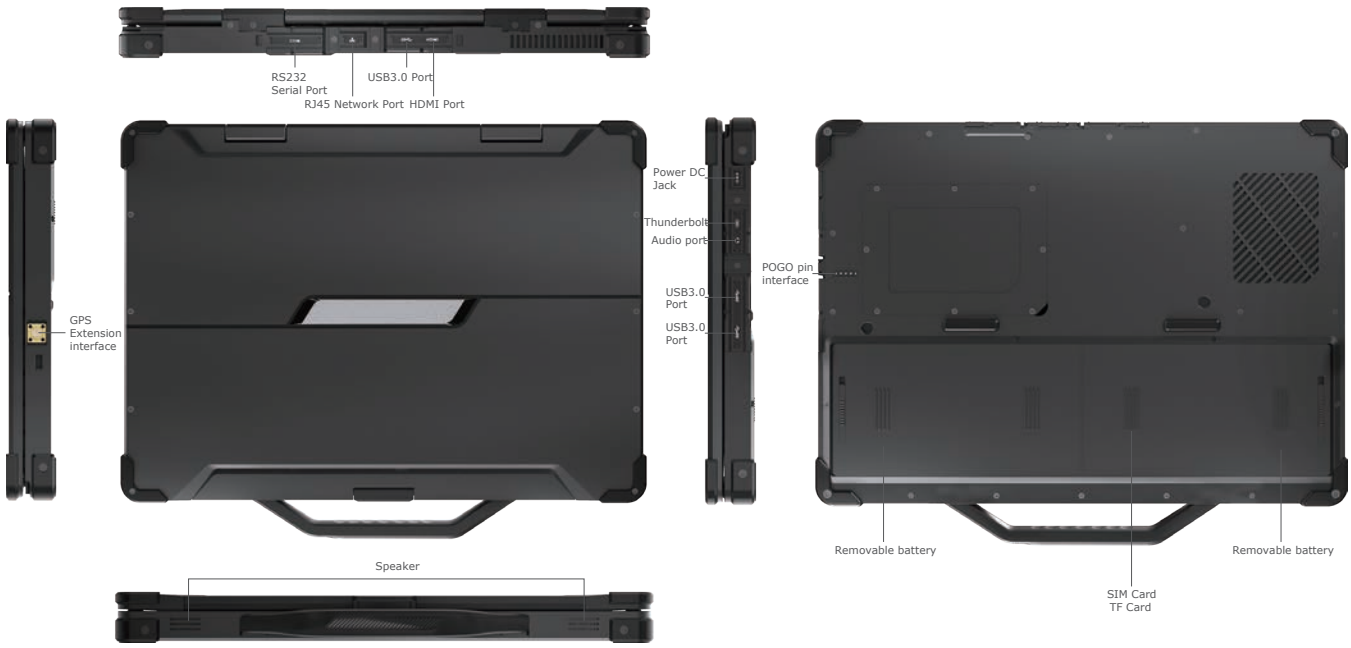

## MILBOOK R13 13.3"

-  Windows
-  IP65
-  GPS
-  Camera
-  Dual-battery
-  Fingerprint
-  Thunderbolt 4
-  4G
-  WIFI
-  Bluetooth

- 11th Gen® Intel® Core™ i5/i7
- New Intel® Iris® Xe core
- Windows 10/Windows 11 OS
- 2x2800mAh
- Thunderbolt 4
- 10 PD
- High speed Wi-Fi 6
- Bluetooth 5.1
- 4G

IP65

\* All technical data, specification and performance figures subject to change without notice.

	322 x 233 x 26
	2.1
	13.3inch FHD 16:9, 1920*1080
Touch Panel	10 , G+G, Corning Gorilla Glass
	2,0
I/O	HDMI x 1, POGO 5pin x 1(Optional), Type C x 1, USB 3.0 x 3, SIM Card x 1, SD Card x 1, DB9 RS232 x 1, RJ45 x 1, Φ3.5mm standard earphone jack x 1, DC 19V 3.42A x 1
	AC100V ~ 240V, output DC 19V/3.42A/65W
GPS	GPS (
	11.1V/2800mAh x 2
	Li_polyment,
	10hr ( 50% , 200nit, Play 720P HD video)