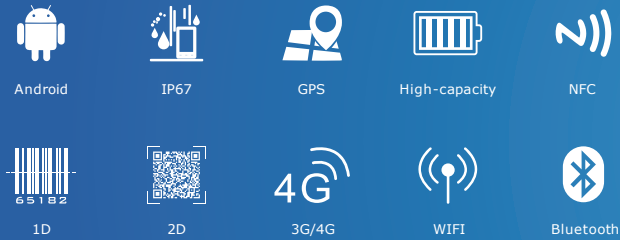

MILBOOK A8

8"